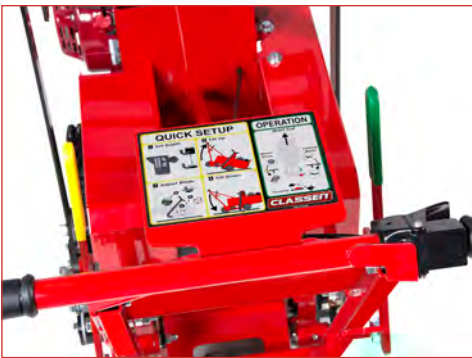

SC-18 Gear-Drive SOD CUTTER

CLASSEN[®]

FEATURES

- **18" (46 cm) blade standard.** Optional blade assemblies available
- **Center-mounted blade** ensures a more consistent cutting depth
- Cutting blade makes **20 cutting strokes per second**
- **Adjust depth** for ideal sod thickness
- **Knobby tread drive wheels** ensure better traction and reduce dirt build up
- **Optional rear swivel wheel kit** for turning ease
- **5.5HP models available with both Kohler and Honda engines**
- **Warranty*** 2-year Commercial/Rental

*Engines Warranted Separately by Manufacturer

www.ClassenTurfCare.com

SC-18 Gear-Drive SOD CUTTER

ALWAYS MAKES THE CUT.

Advanced cam design for less vibration, the Classen Gear-Drive Sod Cutter makes sod cutting easy; leaving level ground to build a new path, walkway, patio, or to establish new flower beds.

	SC-18A/5.5	SC-18A/5.5K	SC-18A/8
Engine	Honda® GX160	Kohler® CH255	Honda® GX240
Transmission	Gear Drive	Gear Drive	Gear Drive
Fuel Capacity, gal (l)	0.8 (3.0)	0.8 (3.0)	1.4 (5.3)
Standard Blade Cutting Width, in (cm)	18 (46)	18 (46)	18 (46)
*Max Cutting Depth, in (cm)	2.5 (6.4)	2.5 (6.4)	2.5 (6.4)
Blade Speed Strokes Per Minute	1200	1200	1200
Optional Blade Assemblies, in (cm)	12,16, 20 (30, 41, 51)	12,16, 20 (30, 41, 51)	12,16, 20, 24 (30, 41, 51, 61)
Front Wheels, in (cm)	8 (20.3) Knobby Molded Rubber		
Rear Wheels, in (cm)	Semi-Pneumatic; 9 x 3.5-4 (22.9 x 8.9-10.2)		
Dimensions L x W x H, in (cm)	54 x 23 x 34 (137 x 58 x 86)	54 x 23 x 34 (137 x 58 x 86)	54 x 23 x 34 (137 x 58 x 86)
Dry Weight, lbs (kg)	304 (138)	304 (138)	344 (156)